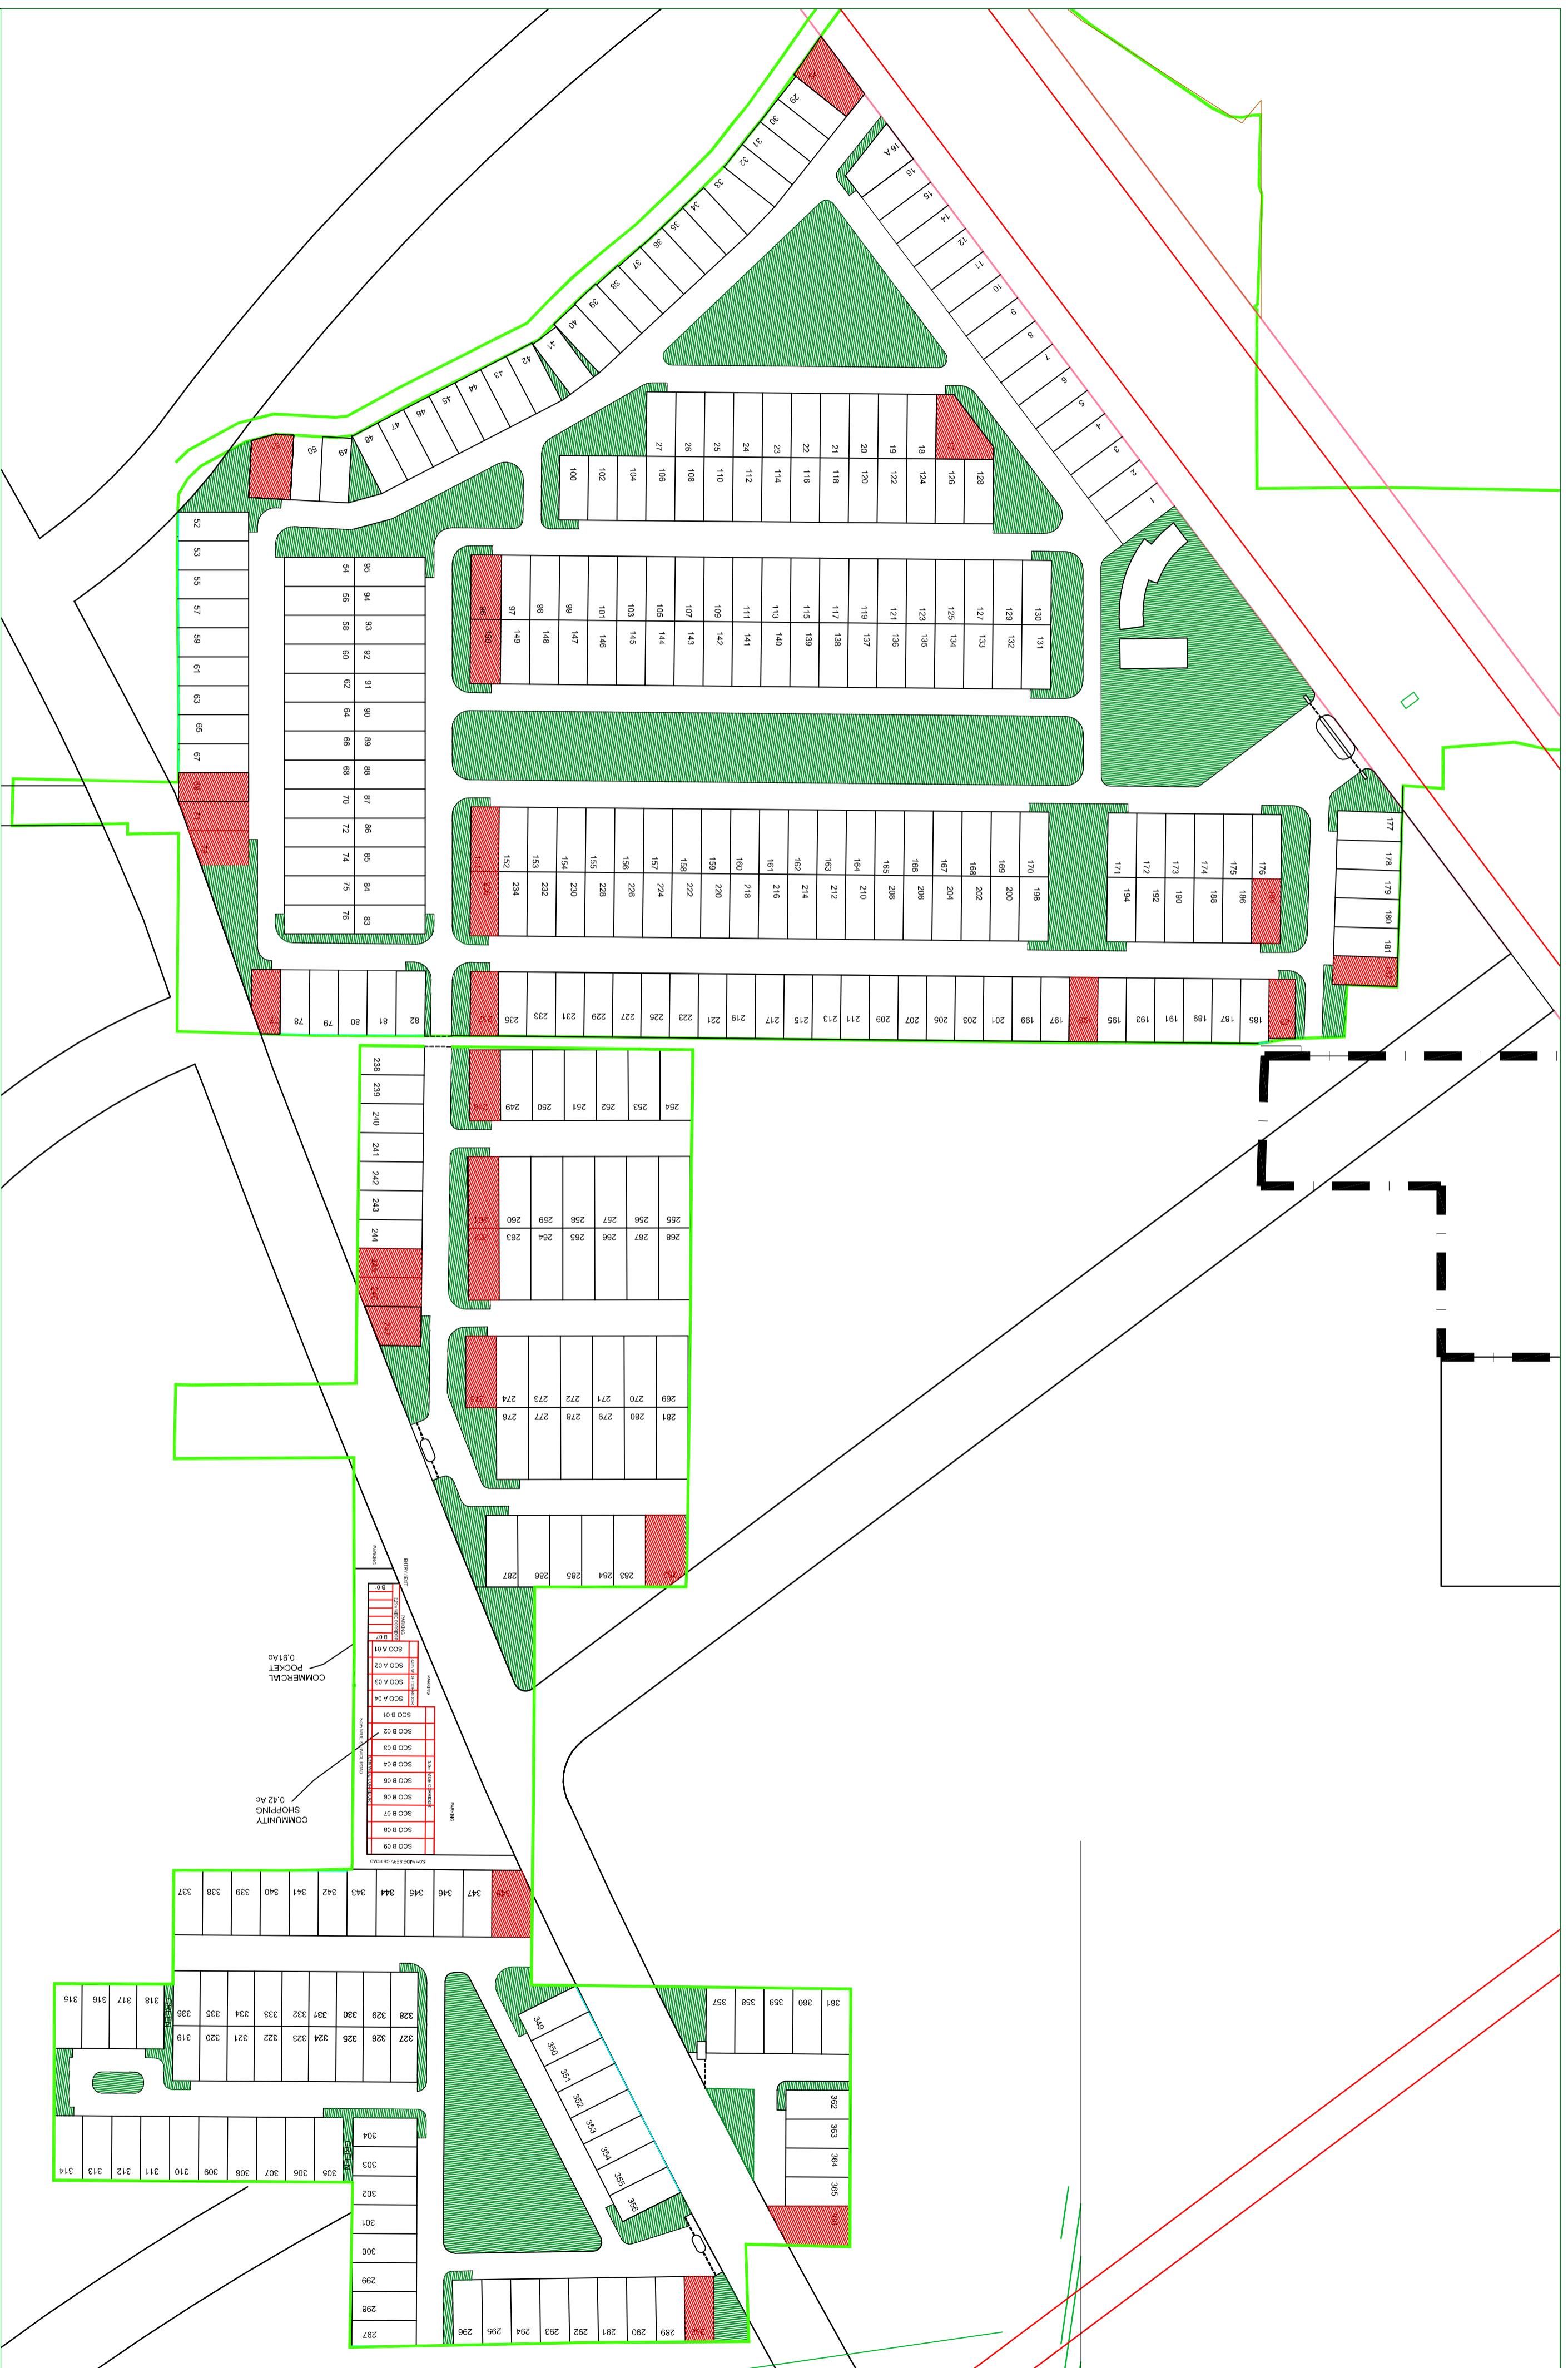

IREO MOHALI PLOTTED DEVELOPMENT

MASTER PLAN LAYOUT

06 APRIL 2011.

NORTH