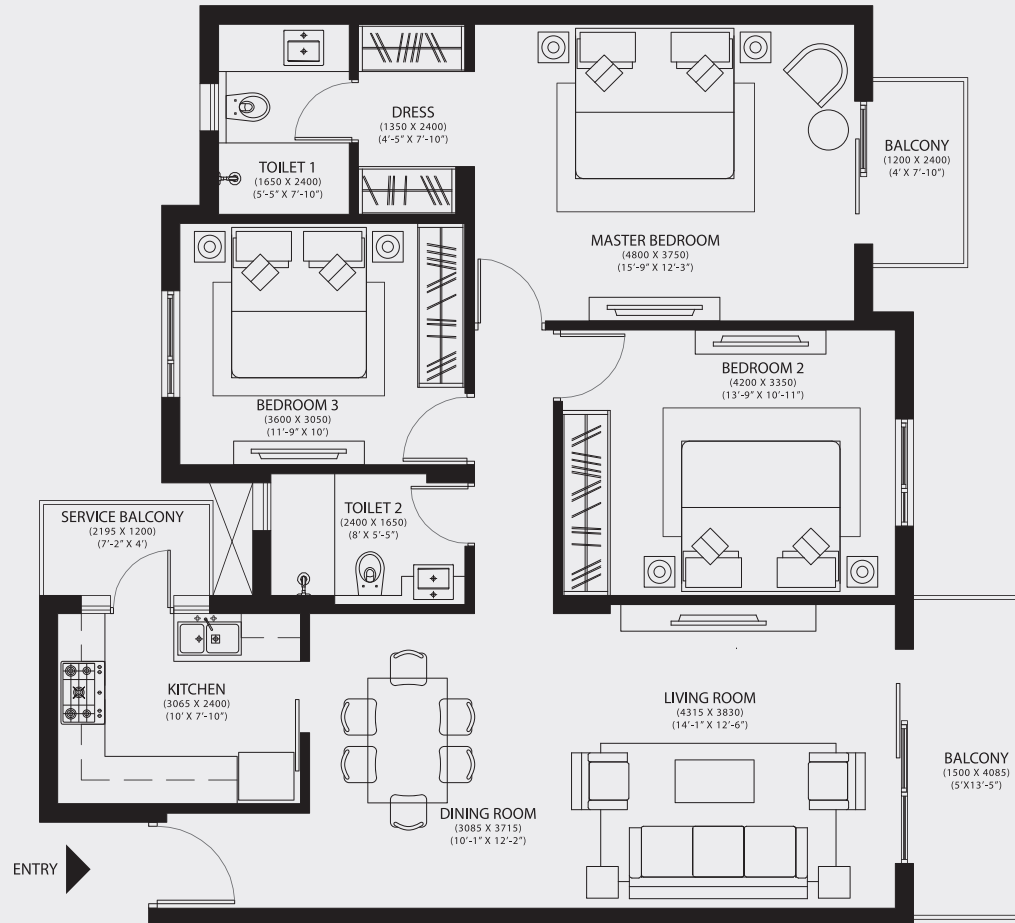

# MIDRISE COURT

3 BHK, TYPE A, UNIT AREA - 1511 SQFT

TYPICAL FLOOR PLAN OF 3 BEDROOM + 2 BATHROOM UNIT

LOCATION OF 3BHK UNIT