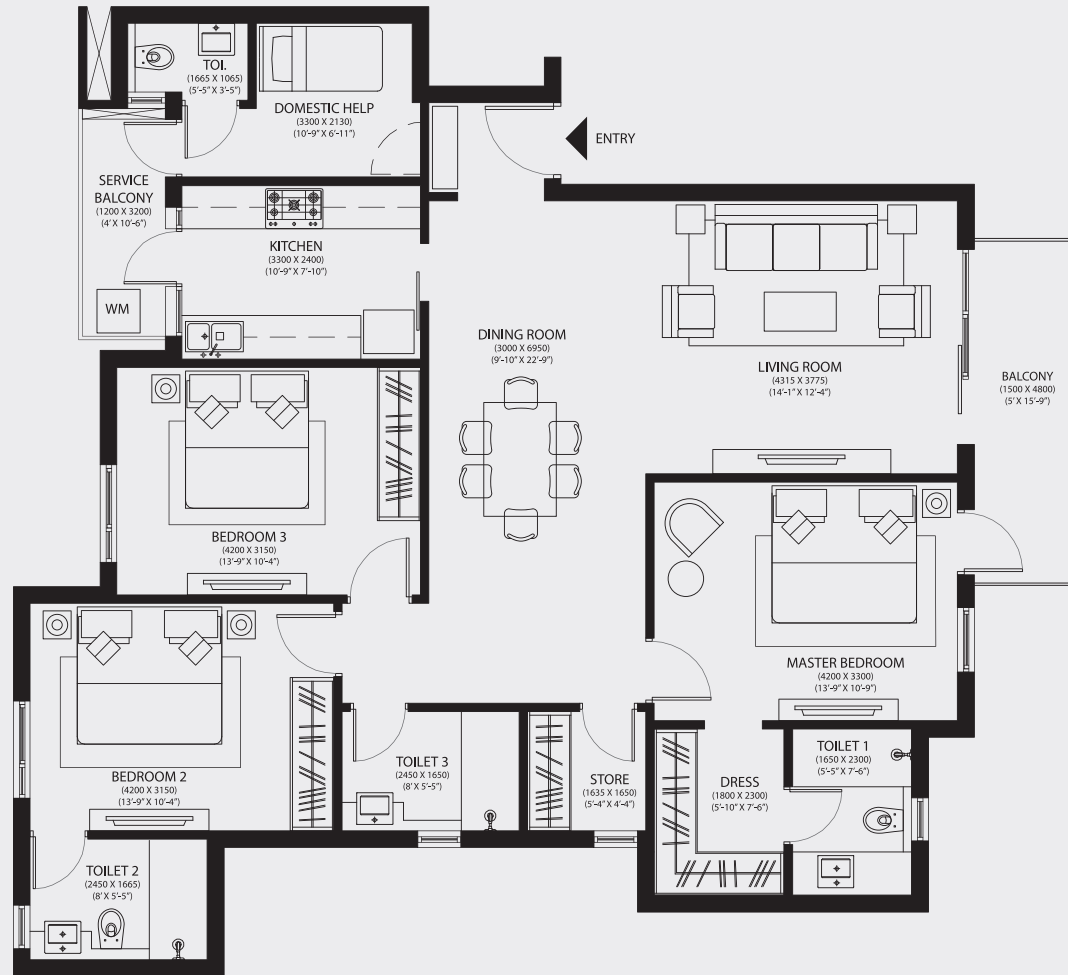

# GARDENIA BLOCK

**3 BHK, SERVANT TYPE B, UNIT AREA - 1804 SQFT**

LOCATION OF 3BHK, SR TYPE B UNIT